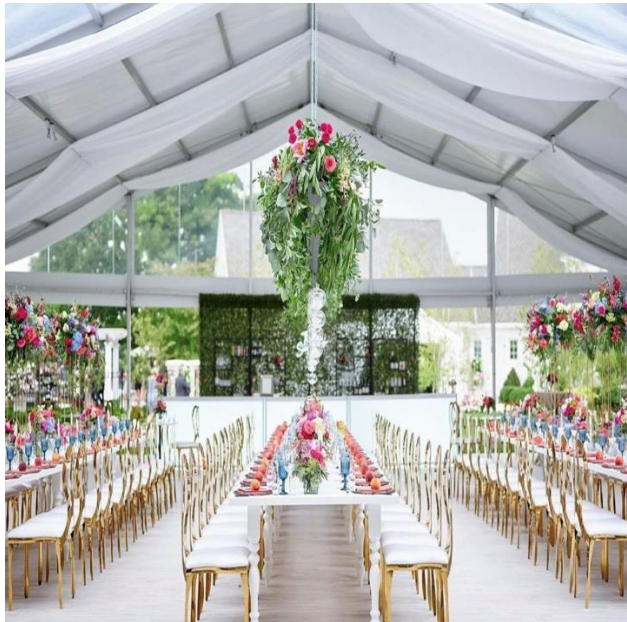

SOFIA Romantic

the Akemi**

AVAILABLE COLORS

Gold/ white legs

Seats 12

*Additional frame colors & top available upon
request as custom orders***

10 (AVAILABLE) $450 EACH